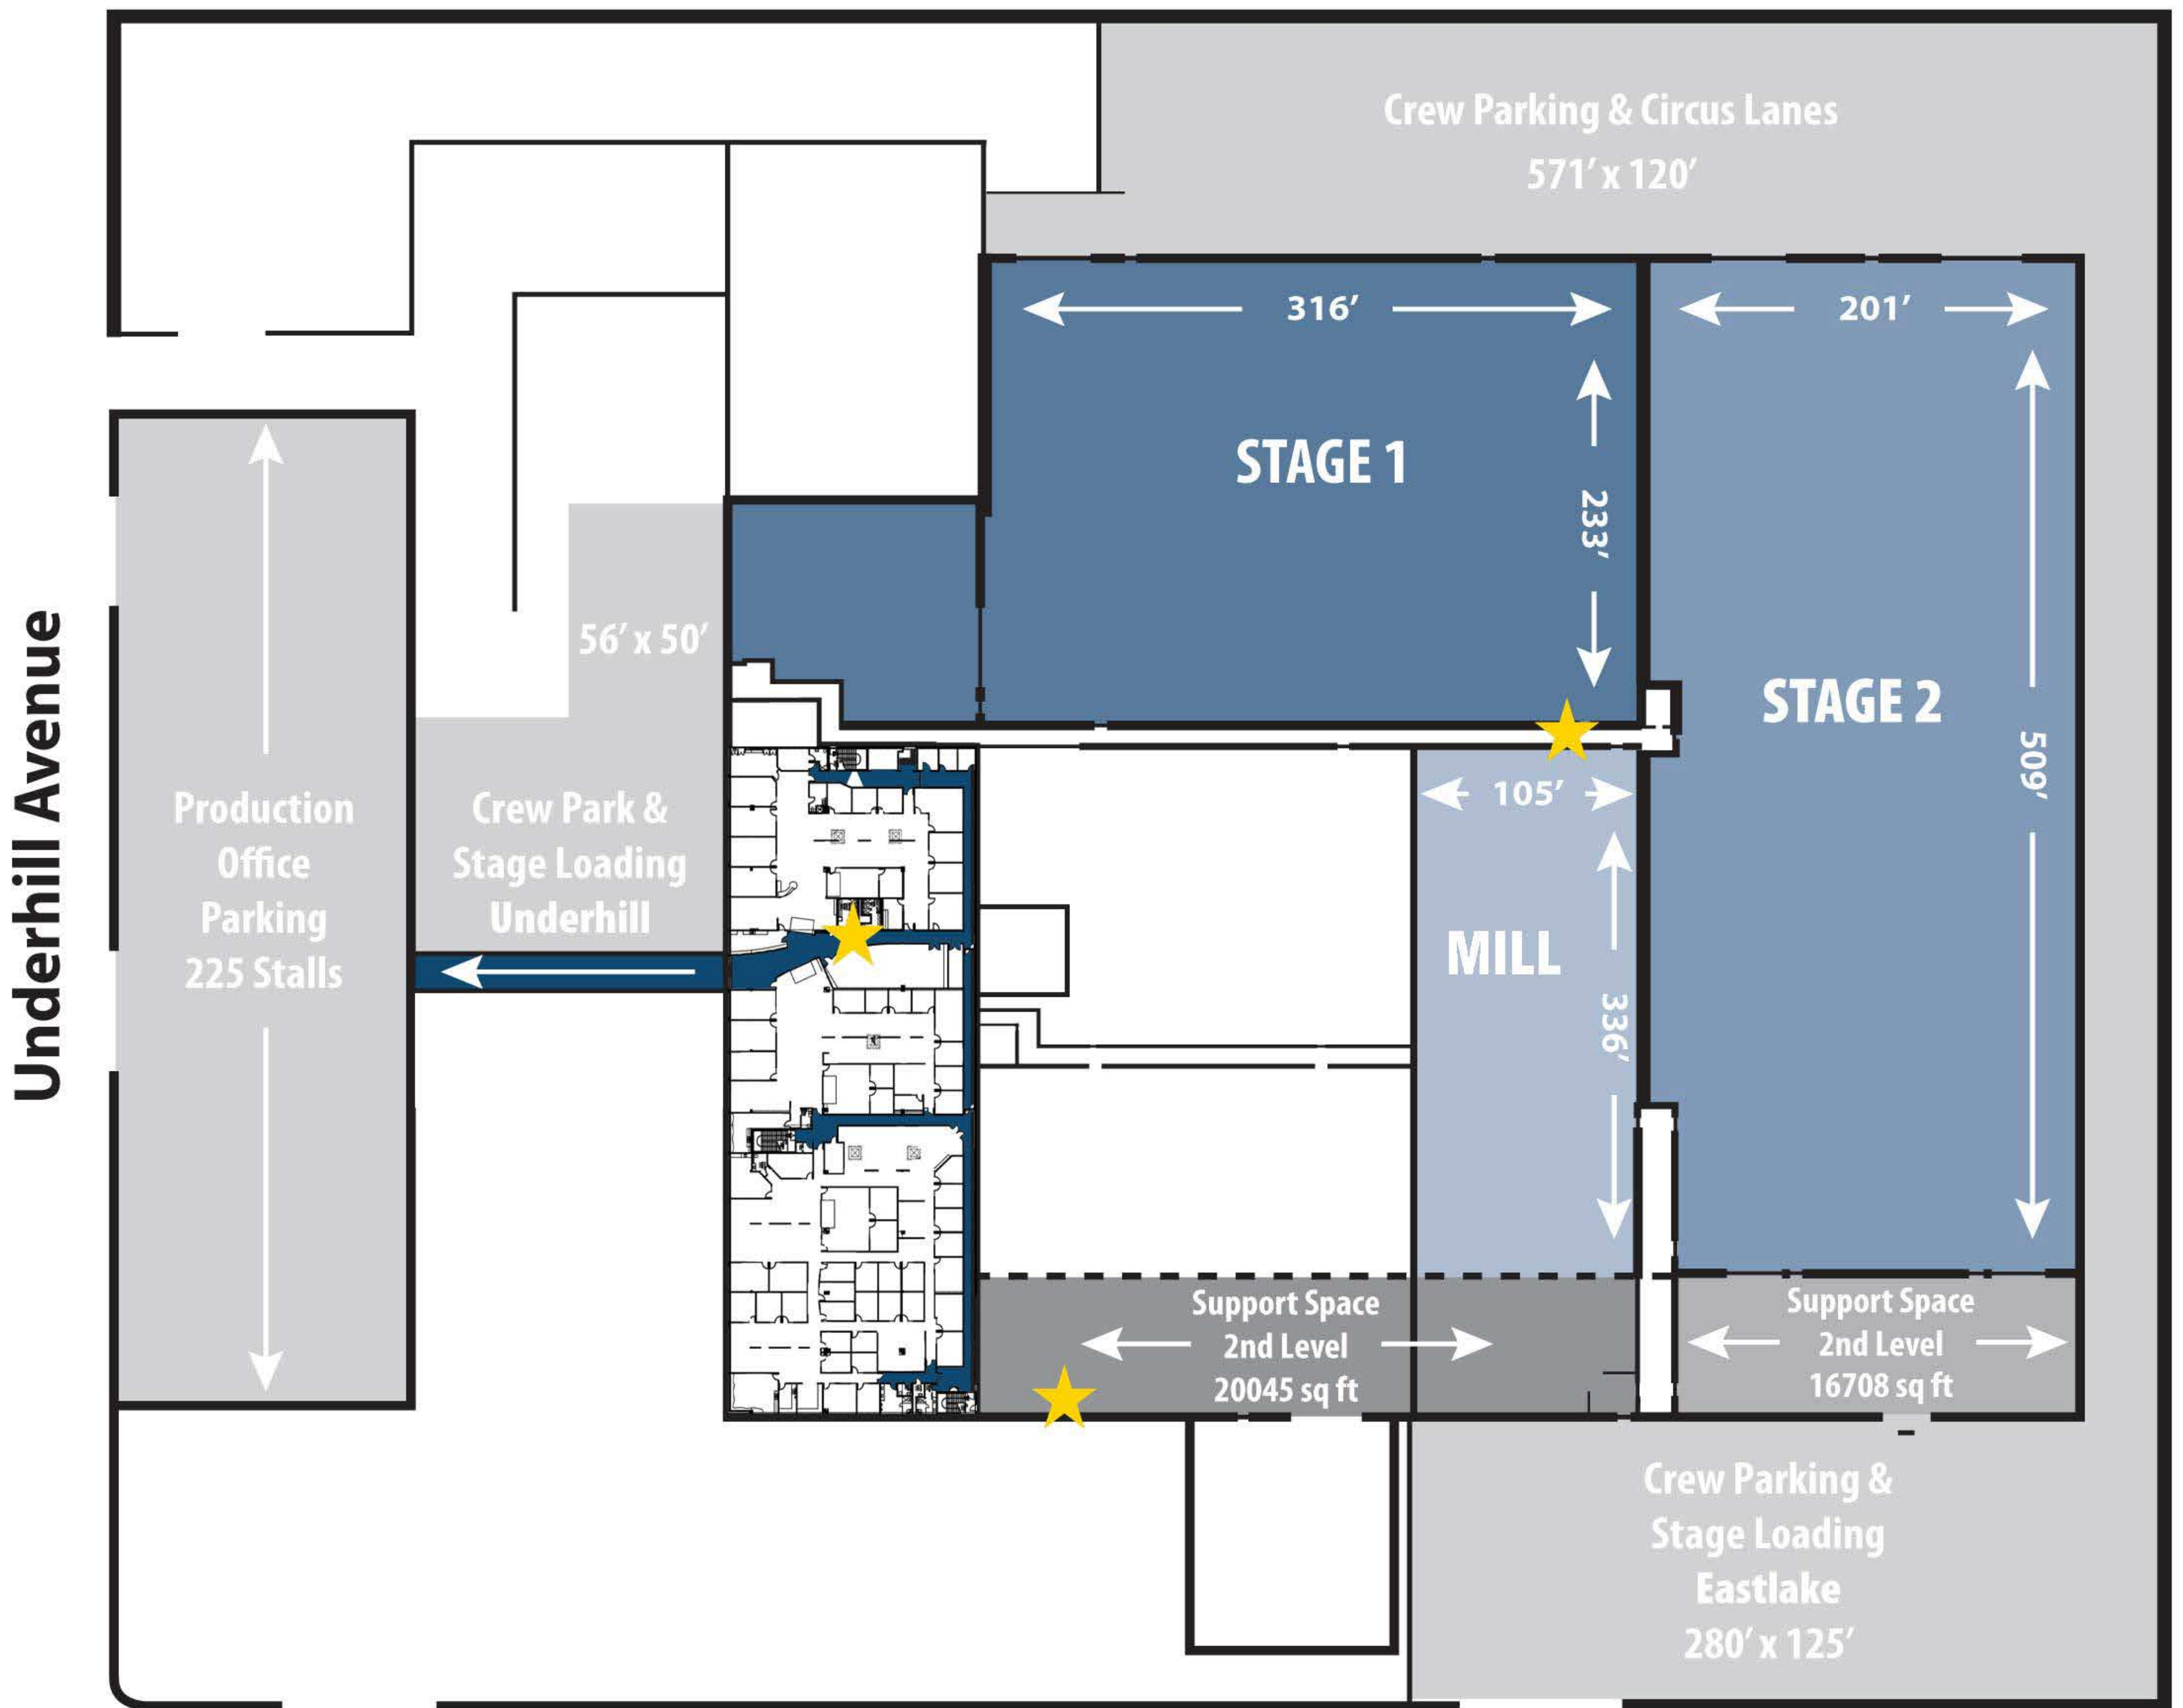

MAMMOTH

Spec

AED Defibrillator Locations

- ★ Main Entrance Hall - Production Office Floor
- ★ Costumes - South Wall past Breakdown Room
- ★ Stage Corridor - Between Stages 1, 2, & Mill

MAMMOTH
studios